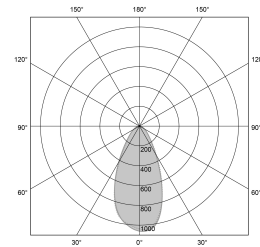

LAMPES - BLE LAMPS

AU-A1BTGUCW

Product Description:

Product Image:

Line Drawing

Polar Curve

Product Specs:

Technology	LED	Lamp Base	GU10
SDCM	6	Colour Rendering (Ra)	80
Lifetime L70 (hrs)	25000	Input Voltage	220~240V AC
Input Frequency	50/60HZ	Dimmable	Oui
Power Factor	0.4	Optic Material	Verre
Overall Diameter (mm)	50	Smart Able	Oui

SKU Table and Ordering:

SKU Code	Wattage	Lumens	Lumens/Watt	Beam Angle	Colour
AU-A1BTGUCW	5	300	60	40	2700-5000

Compliance & Approvals:

Warranty:

This product has a guarantee period of . Warranties may be available on certain products as indicated in the product description. Warranties are valid from the date of purchase. The warranty is invalid in the case of improper use, installation, tampering, removal of the Q.C. date label or installation in an improper working environment or installation. Should this product fail during the warranty period it will be replaced free of charge, subject to the correct installation of the original product and subsequent return of the faulty unit. Aurora does not accept responsibility for any installation costs associated with the replacement of this product and Aurora reserves the right to alter specifications without prior notice.