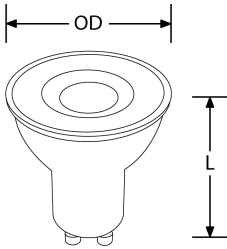

LAMPES - BLE LAMPS

AU-A1BTGUCW

Product Description:

Product Image:

Line Drawing

Polar Curve

Product Specs:

Technology	LED	Lamp Base	GU10
SDCM	6	Colour Rendering (Ra)	80
Lifetime L70 (hrs)	25000	Input Voltage	220~240V AC
Input Frequency	50/60HZ	Dimmable	Oui
Power Factor	0.4	Optic Material	Verre
Overall Diameter (mm)	50	Smart Able	Oui

SKU Table and Ordering:

SKU Code	Wattage	Lumens	Lumens/Watt	Beam Angle	Colour
AU-A1BTGUCW	5	300	60	40	2700-5000

Compliance & Approvals:

Warranty:

This product has a guarantee period of . Warranties may be available on certain products as indicated in the product description. Warranties are valid from the date of purchase. The warranty is invalid in the case of improper use, installation, tampering, removal of the Q.C. date label or installation in an improper working environment or installation. Should this product fail during the warranty period it will be replaced free of charge, subject to the correct installation of the original product and subsequent return of the faulty unit. Aurora does not accept responsibility for any installation costs associated with the replacement of this product and Aurora reserves the right to alter specifications without prior notice.