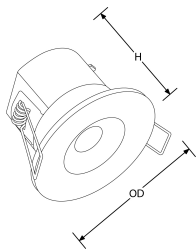

Product Description:

Product Image:

Line Drawing

Product Specs:

Technology	LED	Input Voltage	220-240V AC
Positional Adjustment	Fixe	Number of LEDs	20
Lifetime L70 (hrs)	35000	Input Frequency	50/50HZ
Dimmable	Oui	Dali	Non
IP Rating	IP65	Fire Protection	Oui
Acoustic Rated	Oui	Operating Env. Temp. (Min) °C	-20°C
Operating Env. Temp. (Max) °C	25°C	Optic Material	Verre
Power Factor	0.9	Overall Diameter (mm)	88
Height (mm)	80	Recess Depth (mm)	80
Cutout Diameter (mm)	70	Weight (Kg)	0.236