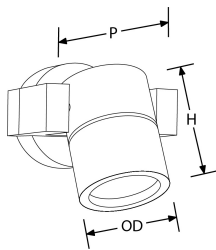

**Product Image:**

**Line Drawing**

**Product Specs:**

<b>Technology</b>	LED	<b>Input Voltage</b>	220-240V AC
<b>Lamp Type</b>	GU10	<b>Lamp Base</b>	GU10
<b>Positional Adjustment</b>	Orientable	<b>Dimmable</b>	Non
<b>IP Rating</b>	IP54	<b>Fire Protection</b>	Non
<b>Overall Diameter (mm)</b>	56	<b>Height (mm)</b>	86
<b>Length (mm)</b>	90	<b>Width (mm)</b>	90
<b>Weight (Kg)</b>	0.607		