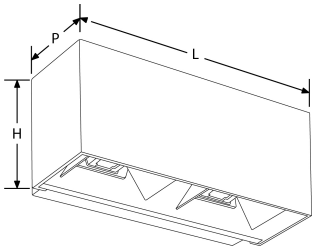

**Product Description:**

**Product Image:**

**Line Drawing**

**Product Specs:**

Technology	LED	Input Voltage	200-240V AC
Positional Adjustment	Orientable	Number of LEDs	48
Lifetime L70 (hrs)	50000	Dimmable	Non
IP Rating	IP65	IK Rating	IK06
Acoustic Rated	No	Operating Env. Temp. (Min) °C	-20°C
Operating Env. Temp. (Max) °C	45°C	Power Factor	0.9
Height (mm)	100	Length (mm)	242
Weight (Kg)	1.100		