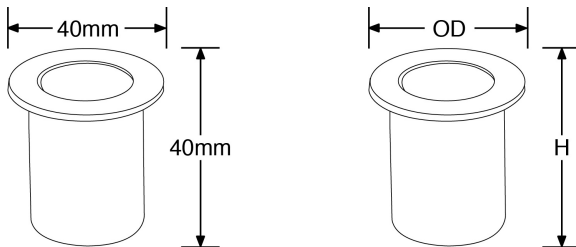

## Product Specs:

<b>Technology</b>	LED	<b>Input Voltage</b>	-V DC
<b>Lamp Base</b>	Autre	<b>Positional Adjustment</b>	Fixe
<b>Number of LEDs</b>	1	<b>Lifetime L70 (hrs)</b>	10000
<b>Dimmable</b>	Non	<b>IP Rating</b>	IP68
<b>IK Rating</b>	IK10	<b>Fire Protection</b>	Non
<b>Power Factor</b>	0.45	<b>Overall Diameter (mm)</b>	40
<b>Height (mm)</b>	50	<b>Recess Depth (mm)</b>	50
<b>Length (mm)</b>	36	<b>Weight (Kg)</b>	0.182