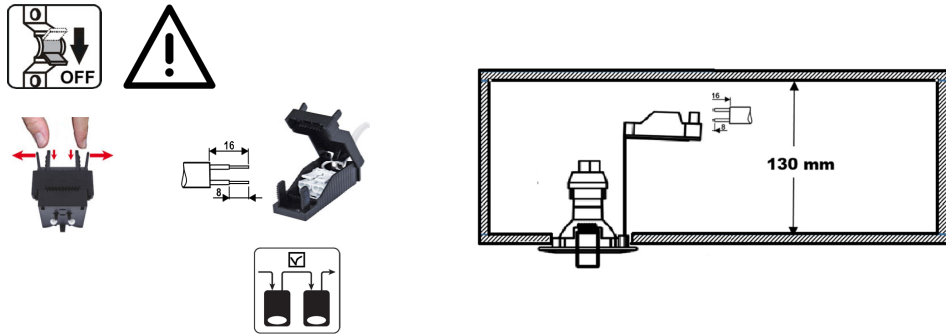

	<p style="text-align: center;">DISK</p>			Code / Réf		
				4880	4881	
					4882	4883

220-240V~ 50/60Hz	 GU10-50W Max	850°C	IK02	IP 20							
----------------------	---	-------	------	-------	---	---	---	---	---	---	---

GU10-50W Max

	<p style="text-align: center;">DISK</p>			Code / Réf		
				4880	4881	
					4882	4883

220-240V~ 50/60Hz	 GU10-50W Max	850°C	IK02	IP 20							
----------------------	---	-------	------	-------	---	---	---	---	---	---	---