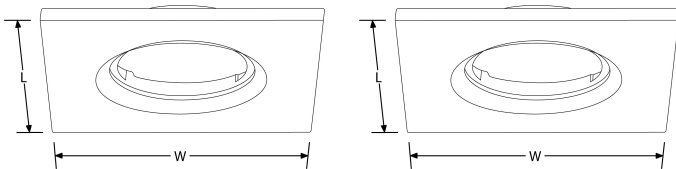

**Product Description:**

Collerette aluminium carrée mPro™ fixe 88 x 88 mm IP65

**Product Image:**

**Line Drawing**

**Product Specs:**

Lamp Base	Aucun	Positional Adjustment	Fixe
Dimmable	Non	IP Rating	IP65
Optic Material	Verre	Length (mm)	88
Width (mm)	88	Weight (Kg)	0.062