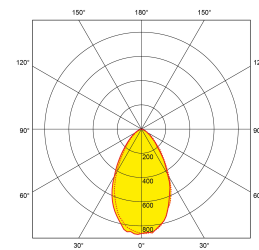

LUMINAIRES - ÉCLAIRAGE ENCASTRÉ COUPE-FEU

AU-MPRO2A

Product Description:

Adjustable, integrated, fire rated 6W LED downlight with unique convertible design to fit ceiling voids as shallow as 56mm. Incorporated miniaturised NanoDrive™ power supply. Available in 3000K and 4000K, mPro™ delivers up to 107lm/W making it the most efficient fire rated downlight on the market. Interchangeable bezels available in White, Matt White, Polished Chrome and Satin Nickel. FastRFix™ rapid install system connector included for faster installation. Rated to 30, 60 and 90 minute fire ceilings.

Product Image:

Line Drawing

Polar Curve

Product Specs:

Technology	LED	Input Voltage	220-240V AC
Positional Adjustment	Orientable	Positional Adjustment (°)	20
Luminaire Distribution	Direct	Lifetime L70 (hrs)	70000
Input Frequency	50/50HZ	Dimmable	Oui
IP Rating	IP65	Fire Protection	Oui
Acoustic Rated	Oui	Operating Env. Temp. (Min) °C	-20°C
Operating Env. Temp. (Max) °C	45°C	Power Factor	0.80
Overall Diameter (mm)	98	Height (mm)	100
Recess Depth (mm)	100	Cutout Diameter (mm)	85
Weight (Kg)	0.529		