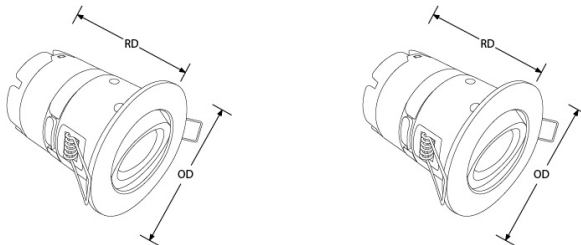

LUMINAIRES - ÉCLAIRAGE ENCASTRÉ COUPE-FEU

AU-MPRO2A

Product Description:

Adjustable, integrated, fire rated 6W LED downlight with unique convertible design to fit ceiling voids as shallow as 56mm. Incorporated miniaturised NanoDrive™ power supply. Available in 3000K and 4000K, mPro™ delivers up to 107lm/W making it the most efficient fire rated downlight on the market. Interchangeable bezels available in White, Matt White, Polished Chrome and Satin Nickel. FastRFix™ rapid install system connector included for faster installation. Rated to 30, 60 and 90 minute fire ceilings.

Product Image:

Line Drawing

Polar Curve

Product Specs:

Technology	LED	Input Voltage	220-240V AC
Positional Adjustment	Orientable	Positional Adjustment (°)	20
Luminaire Distribution	Direct	Lifetime L70 (hrs)	70000
Input Frequency	50/50HZ	Dimmable	Oui
IP Rating	IP65	Fire Protection	Oui
Acoustic Rated	Oui	Operating Env. Temp. (Min) °C	-20°C
Operating Env. Temp. (Max) °C	45°C	Power Factor	0.80
Overall Diameter (mm)	98	Height (mm)	100
Recess Depth (mm)	100	Cutout Diameter (mm)	85
Weight (Kg)	0.529		