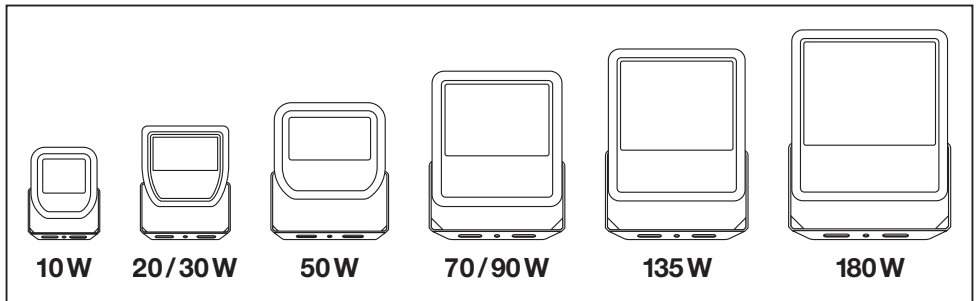

EAN	IP	IK	∠	R_a	Temp. (°C)	PF	⚙️
FLOOD LED 10W/3000K BK 100DEG IP65	4058075097360	65	07	100°	≥ 80	-20...+50	> 0.9	0.4 kg
FLOOD LED 10W/3000K WT 100DEG IP65	4058075097384	65	07	100°	≥ 80	-20...+50	> 0.9	0.4 kg
FLOOD LED 10W/4000K BK 100DEG IP65	4058075097407	65	07	100°	≥ 80	-20...+50	> 0.9	0.4 kg
FLOOD LED 10W/4000K WT 100DEG IP65	4058075097421	65	07	100°	≥ 80	-20...+50	> 0.9	0.4 kg
FLOOD LED 20W/3000K BK 100DEG IP65	4058075097445	65	07	100°	≥ 80	-20...+50	> 0.9	0.6 kg
FLOOD LED 20W/3000K WT 100DEG IP65	4058075097469	65	07	100°	≥ 80	-20...+50	> 0.9	0.6 kg
FLOOD LED 20W/4000K BK 100DEG IP65	4058075097483	65	07	100°	≥ 80	-20...+50	> 0.9	0.6 kg
FLOOD LED 20W/4000K WT 100DEG IP65	4058075097506	65	07	100°	≥ 80	-20...+50	> 0.9	0.6 kg
FLOOD LED 20W/6500K BK 100DEG IP65	4058075097520	65	07	100°	≥ 80	-20...+50	> 0.9	0.6 kg
FLOOD LED 20W/6500K WT 100DEG IP65	4058075097544	65	07	100°	≥ 80	-20...+50	> 0.9	0.6 kg
FLOOD LED 30W/3000K BK 100DEG IP65	4058075251366	65	07	100°	≥ 80	-20...+50	> 0.9	0.6 kg
FLOOD LED 30W/3000K WT 100DEG IP65	4058075251427	65	07	100°	≥ 80	-20...+50	> 0.9	0.6 kg
FLOOD LED 30W/4000K BK 100DEG IP65	4058075251380	65	07	100°	≥ 80	-20...+50	> 0.9	0.6 kg
FLOOD LED 30W/4000K WT 100DEG IP65	4058075251441	65	07	100°	≥ 80	-20...+50	> 0.9	0.6 kg
FLOOD LED 30W/6500K BK 100DEG IP65	4058075251403	65	07	100°	≥ 80	-20...+50	> 0.9	0.6 kg
FLOOD LED 30W/6500K WT 100DEG IP65	4058075251465	65	07	100°	≥ 80	-20...+50	> 0.9	0.6 kg
FLOOD LED 50W/3000K BK 100DEG IP65	4058075097568	65	07	100°	≥ 80	-20...+50	> 0.9	0.9 kg
FLOOD LED 50W/3000K WT 100DEG IP65	4058075097582	65	07	100°	≥ 80	-20...+50	> 0.9	0.9 kg
FLOOD LED 50W/4000K BK 100DEG IP65	4058075097605	65	07	100°	≥ 80	-20...+50	> 0.9	0.9 kg
FLOOD LED 50W/4000K WT 100DEG IP65	4058075097629	65	07	100°	≥ 80	-20...+50	> 0.9	0.9 kg
FLOOD LED 50W/6500K BK 100DEG IP65	4058075097643	65	07	100°	≥ 80	-20...+50	> 0.9	0.9 kg
FLOOD LED 50W/6500K WT 100DEG IP65	4058075097667	65	07	100°	≥ 80	-20...+50	> 0.9	0.9 kg
FLOOD LED 70W/3000K BK 100DEG IP65	4058075352131	65	08	100°	≥ 80	-20...+50	> 0.9	2.8 kg
FLOOD LED 70W/4000K BK 100DEG IP65	4058075251342	65	08	100°	≥ 80	-20...+50	> 0.9	2.8 kg
FLOOD LED 70W/6500K BK 100DEG IP65	4058075251359	65	08	100°	≥ 80	-20...+50	> 0.9	2.8 kg
FLOOD LED 90W/3000K BK 100DEG IP65	4058075352148	65	08	100°	≥ 80	-20...+50	> 0.9	2.8 kg
FLOOD LED 90W/4000K BK 100DEG IP65	4058075097681	65	08	100°	≥ 80	-20...+50	> 0.9	2.8 kg
FLOOD LED 90W/6500K BK 100DEG IP65	4058075097698	65	08	100°	≥ 80	-20...+50	> 0.9	2.8 kg
FLOOD LED 135W/3000K BK 100DEG IP65	4058075352155	65	08	100°	≥ 80	-20...+50	> 0.9	4.0 kg
FLOOD LED 135W/4000K BK 100DEG IP65	4058075097704	65	08	100°	≥ 80	-20...+50	> 0.9	4.0 kg
FLOOD LED 135W/6500K BK 100DEG IP65	4058075097711	65	08	100°	≥ 80	-20...+50	> 0.9	4.0 kg
FLOOD LED 180W/3000K BK 100DEG IP65	4058075352162	65	08	100°	≥ 80	-20...+50	> 0.9	4.9 kg
FLOOD LED 180W/4000K BK 100DEG IP65	4058075097728	65	08	100°	≥ 80	-20...+50	> 0.9	4.9 kg
FLOOD LED 180W/6500K BK 100DEG IP65	4058075097735	65	08	100°	≥ 80	-20...+50	> 0.9	4.9 kg

	⚙️ m²	N
10W	0.014 m²	< 5 m
20W	0.018 m²	< 5 m
30W	0.021 m²	< 5 m
50W	0.028 m²	< 5 m
70W	0.060 m²	< 12 m
90W	0.060 m²	< 12 m
135W	0.081 m²	< 12 m
180W	0.105 m²	< 12 m