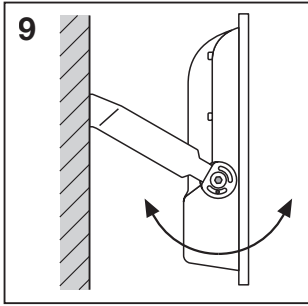

RoHS

C10449057
G11084102
03.09.19

LEDVANCE GmbH
Steinerne Furt 62
86167 Augsburg, Germany
www.ledvance.com