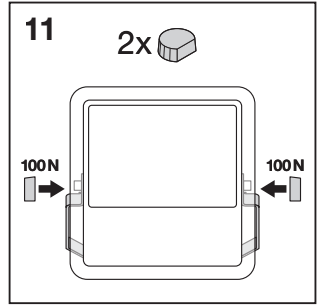

RoHS

C10449057
G11084102
03.09.19

LEDVANCE GmbH
Steinerne Furt 62
86167 Augsburg, Germany
www.ledvance.com