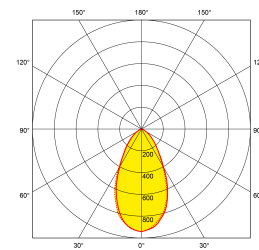

Product Image:

Line Drawing

Polar Curve

Product Specs:

Technology	LED	Input Voltage	220-240V AC
Lamp Type	GU10	Lamp Base	GU10
Positional Adjustment	Orientable	Luminaire Distribution	Direct
Lifetime L70 (hrs)	25000	Input Frequency	50/60HZ
Dimmable	Oui	IP Rating	IP20
Fire Protection	Oui	Acoustic Rated	Oui
Optic Material	Verre	Power Factor	0.5
Overall Diameter (mm)	90	Height (mm)	100
Recess Depth (mm)	100	Cutout Diameter (mm)	85

SKU Table and Ordering:

SKU Code	Wattage	Beam Angle	Lumens	Lumens/Watt	CRI	Colour	Finish Colour
EN-AL120SN/30	5	60	500	100	80	3000	Alu brossé
EN-AL120SN/40	5	60	520	104	80	4000	Alu brossé
EN-AL120W/30	5	60	500	100	80	3000	Blanc
EN-AL120W/40	5	60	520	104	80	4000	Blanc
EN-AL120WCP10/30	5	60	500	100	80	3000	Blanc
EN-AL120WCP10/40	5	60	520	104	80	4000	Blanc