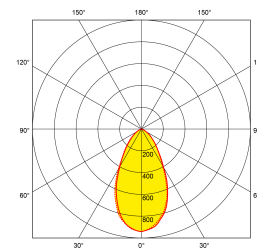

Product Image:

Line Drawing

Polar Curve

Product Specs:

Technology	LED	Input Voltage	220-240V AC
Lamp Type	GU10	Lamp Base	GU10
Positional Adjustment	Orientable	Luminaire Distribution	Direct
Lifetime L70 (hrs)	25000	Input Frequency	50/60HZ
Dimmable	Oui	IP Rating	IP20
Fire Protection	Oui	Acoustic Rated	Oui
Optic Material	Verre	Power Factor	0.5
Overall Diameter (mm)	90	Height (mm)	100
Recess Depth (mm)	100	Cutout Diameter (mm)	85